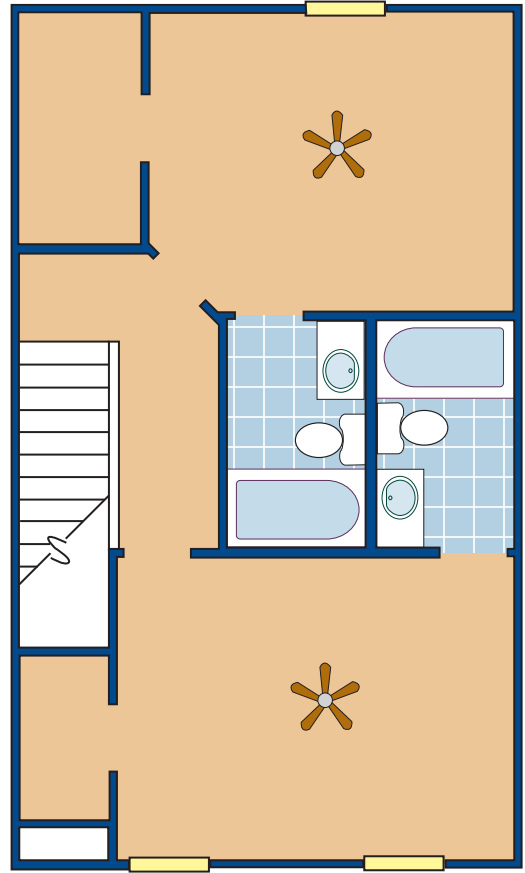

Floor 1

Floor 2

The Village
 AT COLBERT PARK

Live and play, at The Village
 Lifestyle Townhouses and Apartments

The Two
 2 bedrooms / 2.5 baths
 Townhouse
 Approximately 1,216 square feet